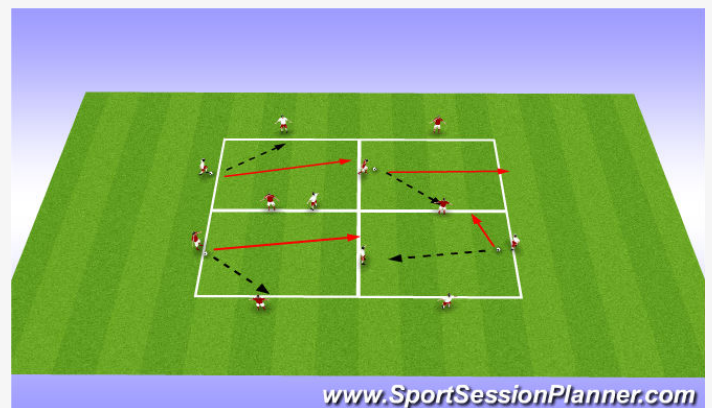

players start on one side of the square (leaving one sideline open)
after each pass the player must move to the open line

COACHING POINTS:

Quality of first touch and pass

quick movement after playing pass

body shape when moving - be in a position to receive the next pass

Recognize where other groups are on each line - find space on the line

multidirectional 6v6 games (20 mins)

DESCRIPTION/ORGANIZATION:

As in 1st game but now on coach's call of "Switch" the game changes 90 degrees in direction